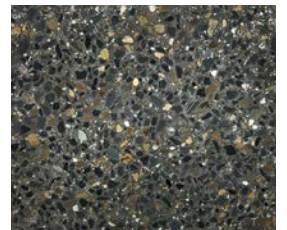

The Brilliance of Concrete.

P O L I S H E D   C O N C R E T E

PANTHER

Images are an indication only of the colour and finish likely to be achieved.