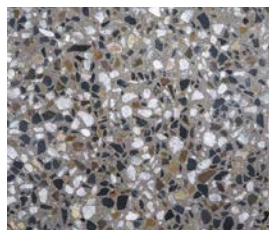

The Brilliance of Concrete.

P O L I S H E D   C O N C R E T E

PHANTOM

Images are an indication only of the colour and finish likely to be achieved.