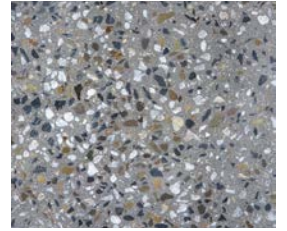

FRAPPE

FROSTBITE

GLACIER

GRAPHITE

GRAVEL

GREY GOOSE

HONEY

LAVA

SHADOW

SILVER FOX

STAINLESS

TWILIGHT

TWISTER

Images are an indication only of the colour and finish likely to be achieved.

The Beauty of Concrete.

E X P O S E D C O N C R E T E

CHILL

CLOUD

FLAKE

FRAPPE

FROSTBITE

GLACIER

GRAPHITE

GRAVEL

Images are an indication only of the colour and finish **likely** to be achieved.

The Spectra of Concrete.

COLOUR THROUGH CONCRETE

CHILLI

COAL

CROW

METAL

MIST