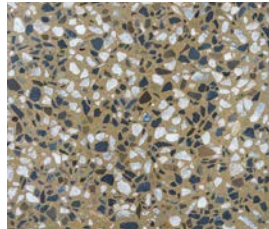

FRAPPE

FROSTBITE

GLACIER

GRAPHITE

GRAVEL

GREY GOOSE

HONEY

LAVA

SHADOW

SILVER FOX

STAINLESS

TWILIGHT

TWISTER

Images are an indication only of the colour and finish likely to be achieved.

The Beauty of Concrete.

E X P O S E D C O N C R E T E

CHILL

CLOUD

FLAKE

FRAPPE

FROSTBITE

GLACIER

GRAPHITE

GRAVEL

Images are an indication only of the colour and finish **likely** to be achieved.

The Spectra of Concrete.

COLOUR THROUGH CONCRETE

CHILLI

COAL

CROW

METAL

MIST