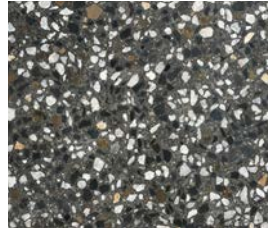

HALLETTCRETE

Architectural Concrete Brilliance.

DECORATIVE CONCRETE SELECTION BROCHURE

The Brilliance of Concrete.

P O L I S H E D C O N C R E T E

CHILL

CLOUD

FLAKE

FRAPPE

FROSTBITE

GLACIER

GRAPHITE

GRAVEL

GREY GOOSE

HONEY

LAVA

SHADOW

SILVER FOX

STAINLESS

TWILIGHT

TWISTER

Images are an indication only of the colour and finish likely to be achieved.

The Beauty of Concrete.

E X P O S E D C O N C R E T E

Images are an indication only of the colour and finish **likely** to be achieved.

The Spectra of Concrete.

COLOUR THROUGH CONCRETE

CHILLI

COAL

CROW

METAL

MIST