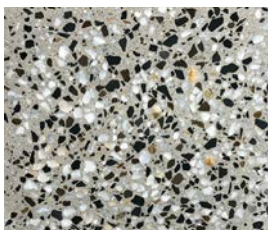

The Brilliance of Concrete.

P O L I S H E D   C O N C R E T E

PEWTER

Images are an indication only of the colour and finish likely to be achieved.