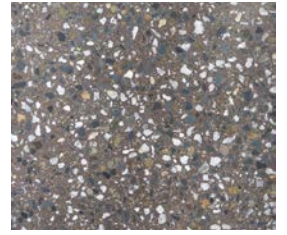

HALLETTCRETE

Architectural Concrete Brilliance.

DECORATIVE CONCRETE SELECTION BROCHURE

The Brilliance of Concrete.

P O L I S H E D C O N C R E T E

CHILL

CLOUD

FLAKE

FRAPPE

FROSTBITE

GLACIER

GRAPHITE

GRAVEL

GREY GOOSE

HONEY

LAVA

SHADOW

SILVER FOX

STAINLESS

TWILIGHT

TWISTER

Images are an indication only of the colour and finish likely to be achieved.

The Beauty of Concrete.

E X P O S E D C O N C R E T E

Images are an indication only of the colour and finish **likely** to be achieved.

The Spectra of Concrete.

COLOUR THROUGH CONCRETE

CHILLI

COAL

CROW

METAL

MIST