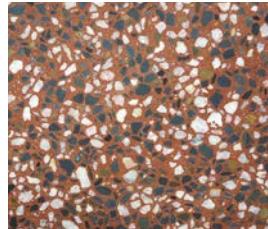

FRAPPE

FROSTBITE

GLACIER

GRAPHITE

GRAVEL

GREY GOOSE

HONEY

LAVA

SHADOW

SILVER FOX

STAINLESS

TWILIGHT

TWISTER

Images are an indication only of the colour and finish likely to be achieved.

The Beauty of Concrete.

E X P O S E D C O N C R E T E

CHILL

CLOUD

FLAKE

FRAPPE

FROSTBITE

GLACIER

GRAPHITE

GRAVEL

Images are an indication only of the colour and finish **likely** to be achieved.

The Spectra of Concrete.

COLOUR THROUGH CONCRETE

CHILLI

COAL

CROW

METAL

MIST