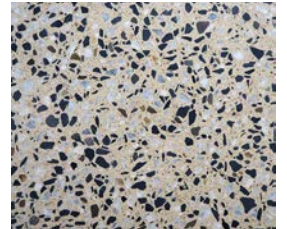

FRAPPE

FROSTBITE

GLACIER

GRAPHITE

GRAVEL

GREY GOOSE

HONEY

LAVA

SHADOW

SILVER FOX

STAINLESS

TWILIGHT

TWISTER

Images are an indication only of the colour and finish likely to be achieved.

The Beauty of Concrete.

E X P O S E D C O N C R E T E

CHILL

CLOUD

FLAKE

FRAPPE

FROSTBITE

GLACIER

GRAPHITE

GRAVEL

Images are an indication only of the colour and finish **likely** to be achieved.

The Spectra of Concrete.

COLOUR THROUGH CONCRETE

CHILLI

COAL

CROW

METAL

MIST