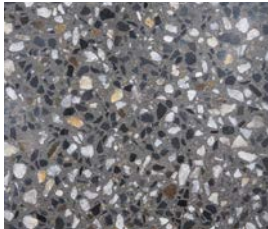

FRAPPE

FROSTBITE

GLACIER

GRAPHITE

GRAVEL

GREY GOOSE

HONEY

LAVA

SHADOW

SILVER FOX

STAINLESS

TWILIGHT

TWISTER

Images are an indication only of the colour and finish likely to be achieved.

The Beauty of Concrete.

E X P O S E D C O N C R E T E

CHILL

CLOUD

FLAKE

FRAPPE

FROSTBITE

GLACIER

GRAPHITE

GRAVEL

Images are an indication only of the colour and finish **likely** to be achieved.

The Spectra of Concrete.

COLOUR THROUGH CONCRETE

CHILLI

COAL

CROW

METAL

MIST